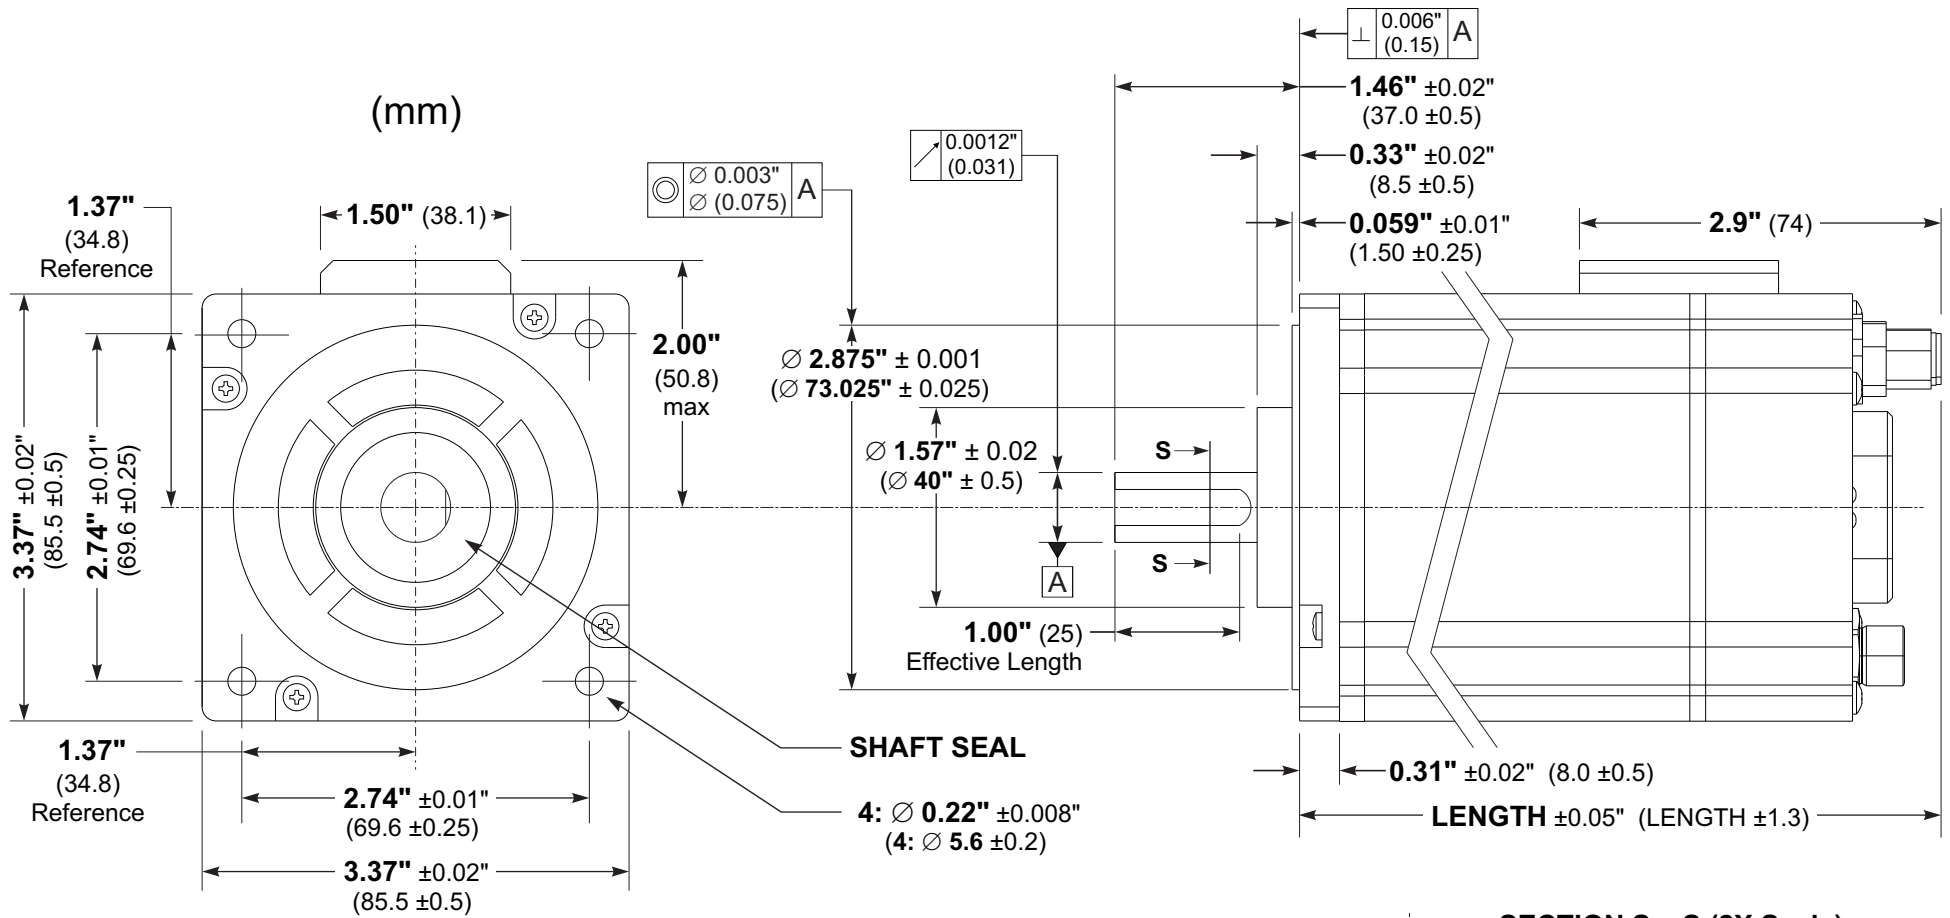

SMD34E2 Outline Drawing

AMCI Motor	Length
SMD34E2-450(E,A)-M12S	4.63" (117.6)
SMD34E2-850(E,A)-M12S	5.83" (148.1)
SMD34E2-1100(E,A)-M12S	7.03" (178.6)

SMD34E2 Connectors

Rear View